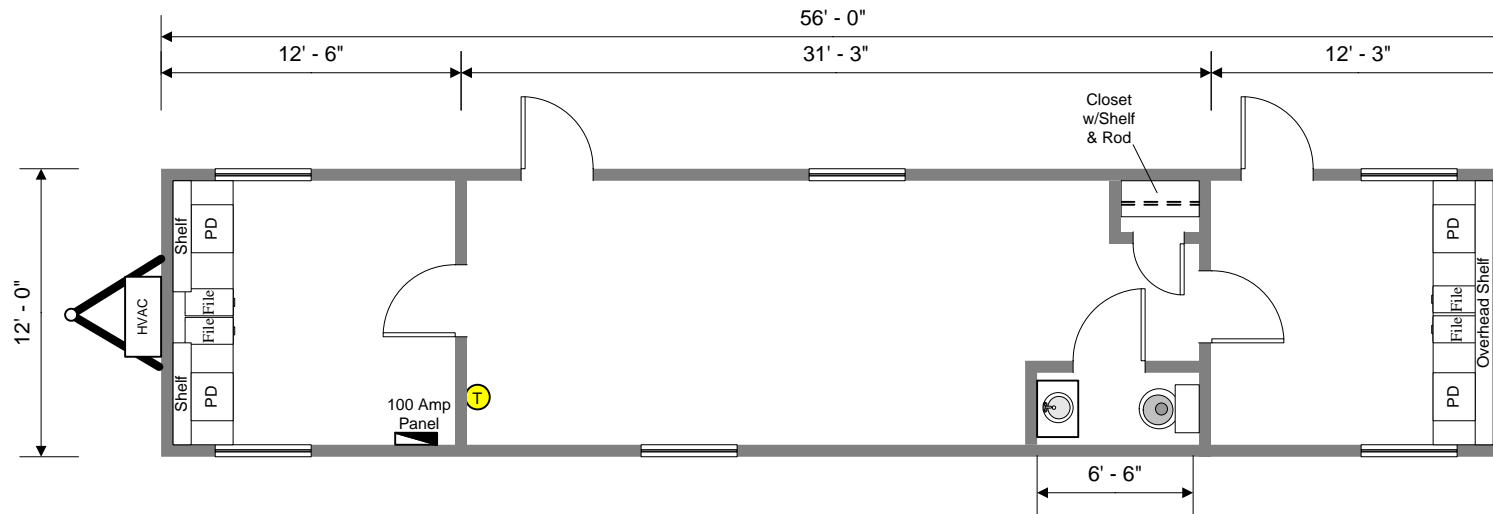

Visit Us On Our Website:
www.satelliteco.com

**1260 Mobile Office with Restroom
12'x56' Box Size Trailer**

New Orleans Branch
3700 Hwy 51
LaPlace, LA 70068
Phone: 985-651-4275 Fax: 985-657-4615

Contact: Sheryl Nicolay
email: sheryl@satelliteco.com

Size

- * 60' Long (including hitch)
- * 56' Box Length
- * 12' Wide
- * 8' Ceiling Height

Interior Finish

- * Paneled Walls
- * Vinyl Tile or Acrylic Floors
- * Gypsum Ceiling

Heating & A/C

- * Thermostat Controlled Electric HVAC
- * 3 Ton A/C With 15 KW Heat

Windows/Doors

- * 46"x27" Horizontal Sliding Window (7)
- * 36"x80" Interior Door (2)
- * 26"x80" Closet Door
- * 36"x80" Vision Panel Door w/ Lock (2)