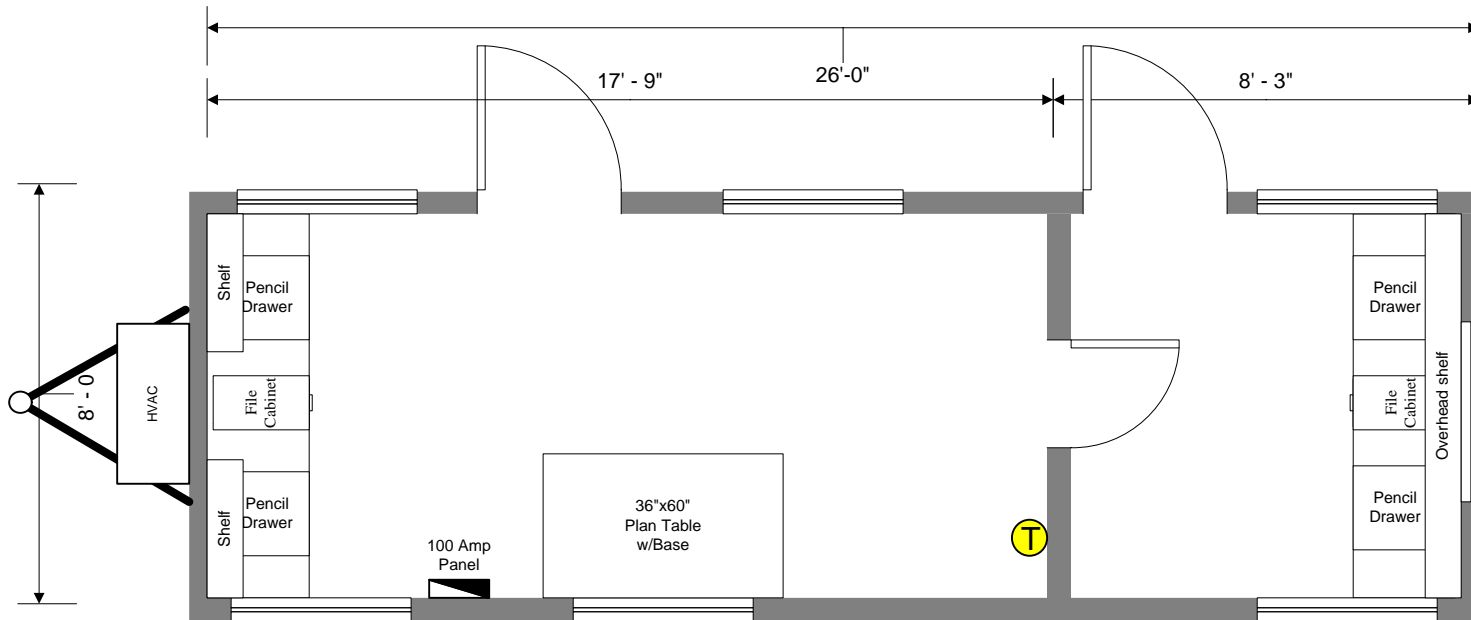

**830 Mobile Office  
8'x26' Box Size Trailer**

Size

- \* 30' Long (including hitch)
- \* 26' Box Length
- \* 8' Wide
- \* 7' Ceiling Height

Interior Finish

- \* Paneled Walls
- \* Vinyl Tile or Acrylic Floors
- \* Gypsum Ceiling

Furniture

- \* Built-In Desk With File/Pencil Drawers (2)
- \* Overhead Shelf (2)
- \* 36"x60" Plan Table w/ Base Cabinet

Windows/Doors

- \* 46"x27" Horizontal Sliding Window (7)
- \* 36"x80" Vision Panel Door w/ Lock
- \* 26"x80" Interior Passage Door