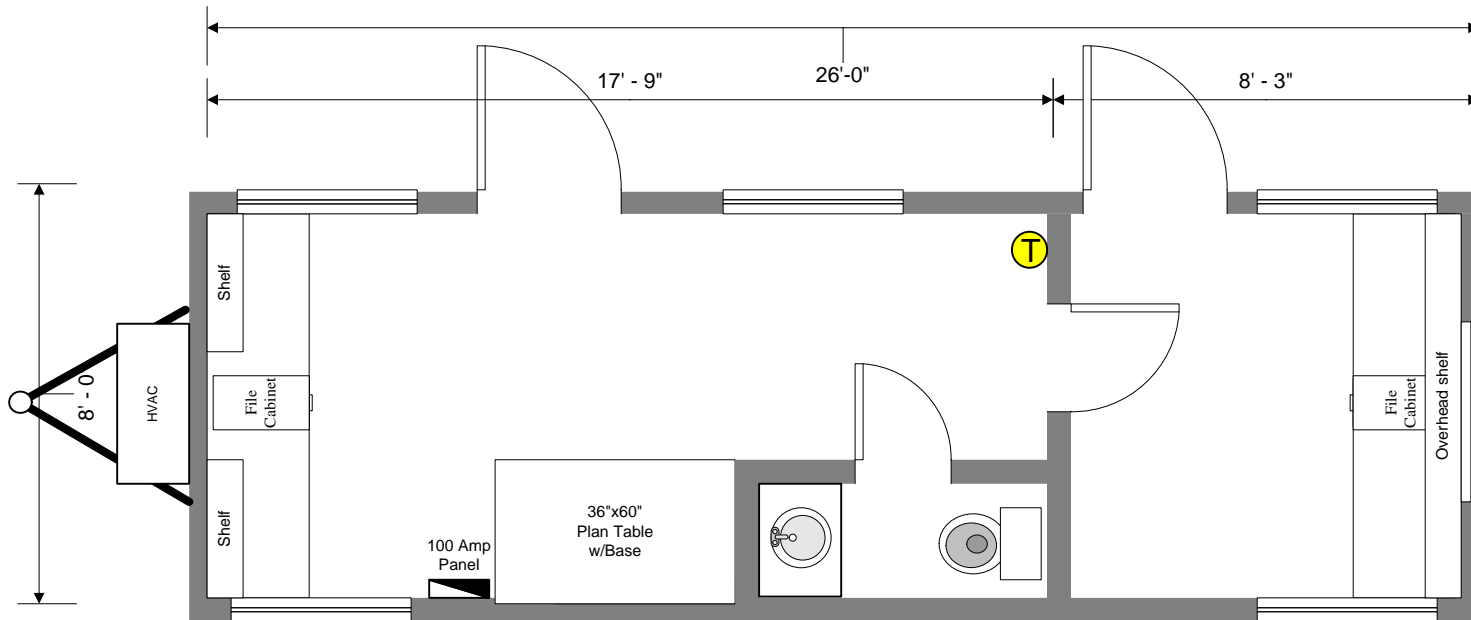

Size

- * 30' Long (including hitch)
- * 26' Box Length
- * 8' Wide
- * 7' Ceiling Height

Interior Finish

- * Paneled Walls
- * Vinyl Tile, Asrok
- * Gypsum Ceiling

Heating & A/C

- * Thermostat Controlled Electric HVAC
- * 1 Ton A/C With 5 KW Heat

Exterior

- * Aluminum Siding & Trim
- * Outrigger Frame
- * Drip Rail

Electric

- * 100 Amp Breaker Panel
- * Fluorescent Ceiling Lights

Furniture

- * Built-In Desk With File Drawer
- * Overhead Shelf (2)
- * 36"x60" Plan Folding Plan Table

Windows/Doors

- * 46"x27" Horizontal Sliding Window (7)
- * 36"x80" Vision Panel Door w/ Lock
- * 26"x80" Interior Passage Door