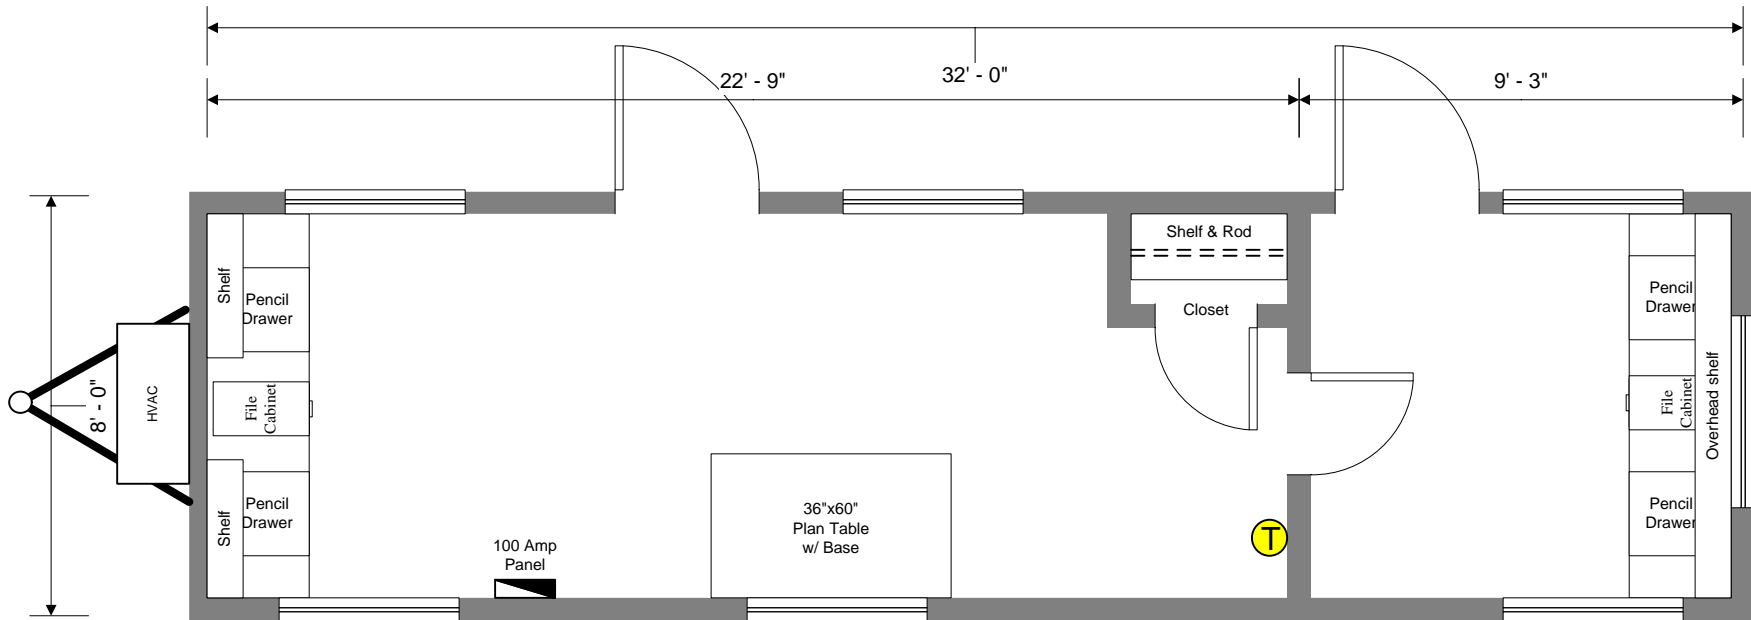

**836 Mobile Office  
8'x32' Box Size Trailer**

Size

- \* 36' Long (including hitch)
- \* 32' Box Length
- \* 8' Wide
- \* 7' Ceiling Height

Interior Finish

- \* Paneled Walls
- \* Vinyl Tile or Acrylic Floors
- \* Gypsum Ceiling

Furniture

- \* Built-In Desks With File/Pencil Drawers (2)
- \* 36"x60" Plan Table w/ Base Cabinet
- \* Overhead Shelf (2)
- \* Coat Closet w/ Shelf & Rod

Windows/Doors

- \* 46"x27" Horizontal Sliding Window (7)
- \* 26"x80" Interior & Closet Door
- \* 36"x80" Vision Panel Door w/ Lock (2)