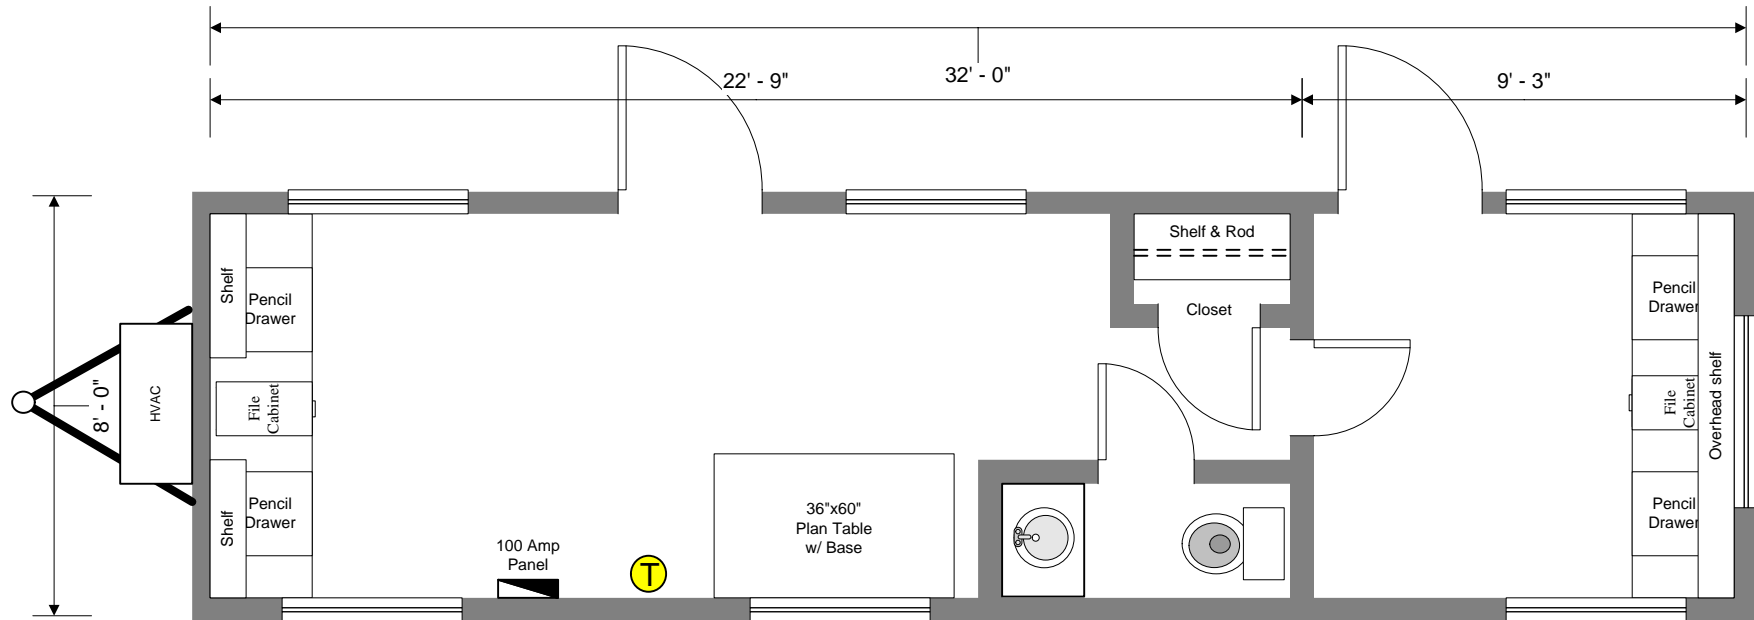

Size

- * 36' Long (including hitch)
- * 32' Box Length
- * 8' Wide
- * 7' Ceiling Height

Interior Finish

- * Paneled Walls
- * Vinyl Tile or Acrylic Floors
- * Gypsum Ceiling

Heating & A/C

- * Thermostat Controlled Electric HVAC
- * 1 Ton A/C With 5 KW Heat

Windows/Doors

- * 46"x27" Horizontal Sliding Window (7)
- * 26"x80" Interior & Closet Door
- * 36"x80" Vision Panel Door w/ Lock (2)