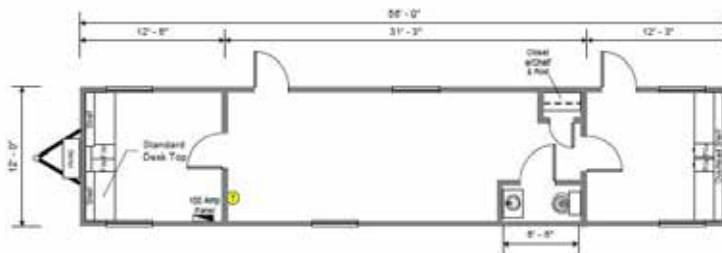

10' & 12' WIDE MOBILE OFFICES WITH RESTROOM

1040MORR
10' x 36' Box Size
with ½ Restroom

1050MORR
10' x 46' Box Size
with ½ Restroom

1260MORR
12' x 56' Box Size
with ½ Restroom

STANDARD SPECIFICATIONS

- Paneled Interior Walls
- Vinyl Tile Floors
- Pre-finished Gypsum Ceilings
- Electric Heat
- Air Conditioning
- Aluminum Exterior
- Fluorescent Ceiling Lights
- Built-In Desk w/File Cabinet and Overhead Shelf
- 46" x 27" Horizontal Sliding Windows
- 120/240 Volt Power
- Coat Closet
- ½ Restroom