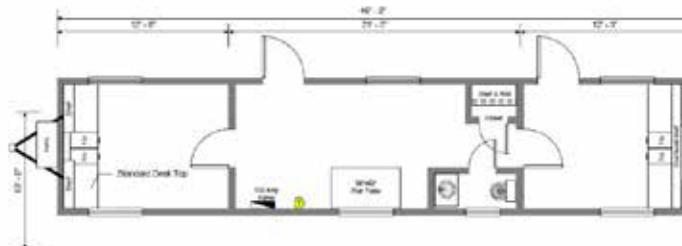

10' & 12' WIDE MOBILE OFFICES WITH RESTROOM

1040MORR
10' x 36' Box Size
with ½ Restroom

1050MORR
10' x 46' Box Size
with ½ Restroom

1260MORR
12' x 56' Box Size
with ½ Restroom

STANDARD SPECIFICATIONS

- Paneled Interior Walls
- Vinyl Tile Floors
- Pre-finished Gypsum Ceilings
- Electric Heat
- Air Conditioning
- Aluminum Exterior
- Fluorescent Ceiling Lights
- Built-In Desk w/File Cabinet and Overhead Shelf
- 46" x 27" Horizontal Sliding Windows
- 120/240 Volt Power
- Coat Closet
- ½ Restroom