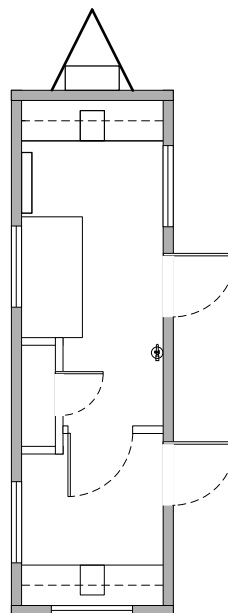

CDOT Field Offices - Denver, CO

General Specifications

- Private Offices
- 2 Built-In Desks with Filing Cabinets
- Walk-In Lighted Closet with Shelving & Lock
- Large Drafting Table
- Window Security
- Plan Rack
- Shelving
- Blinds
- HVAC
- Vinyl Covered Gypsum Walls
- Vinyl Floors
- Wood Sided Exterior

*Building exteriors and interiors may differ based on region. For more information, contact your local Satellite office.

8x30 C-DOT Class I Field Office

12x54 C-DOT Class II Field Office